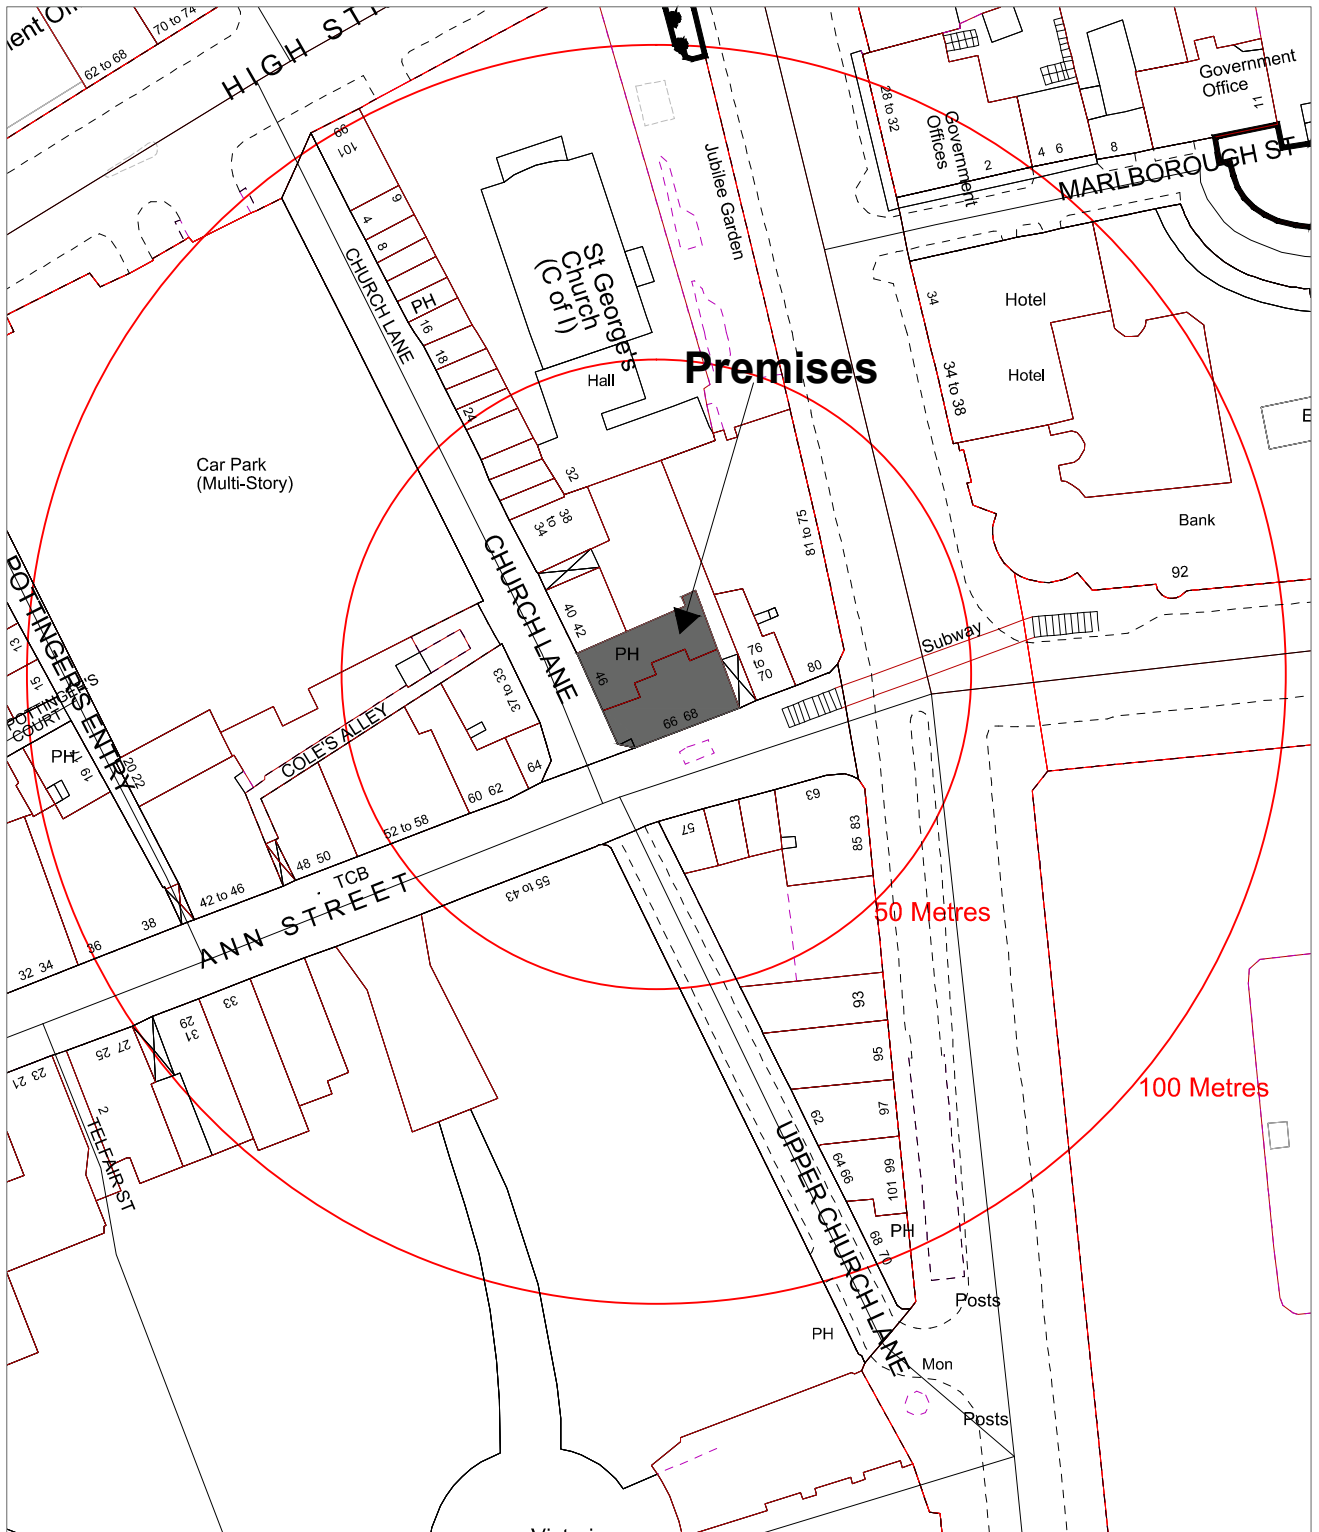

Building Control Service

Appendix 2

100 METRES

50

25

0

DRAWN BY MT
DATE 07/03/2017

Bootleggers
Ann Street

SCALE 1:1250